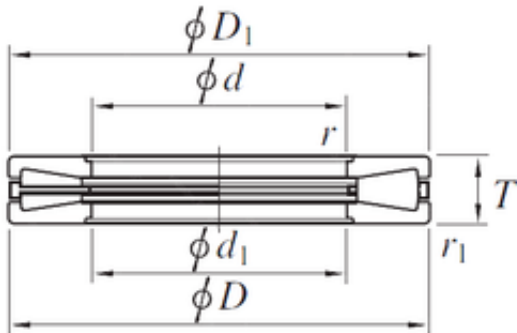

Toyana BEARING-SINGAPORE (PTE)LTD.

T16021 Tapered Roller Bearings

Bearing No. T16021

Size	406.4x711.2x146.05 mm
Bore Diameter	406.4 mm
Outer Diameter	711.2 mm
Width	146.05 mm
d	406.4 mm
D	711.2 mm
T	146.05 mm
d1	406.4 mm
r1 min.	9.7 mm
D1	711.2 mm
Weight	256 Kg
Basic dynamic load rating (C)	6 470 kN

T16021 Bearing 2D drawings and 3D CAD models