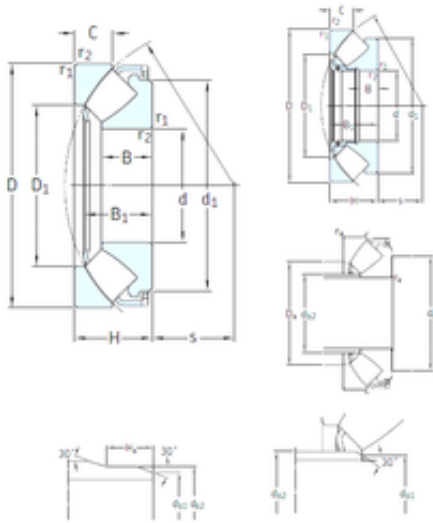

Toyana BEARING-SINGAPORE (PTE)LTD.

294/850EF Cylindrical Roller Bearings

Bearing No. 294/850EF

Size	850x1440x172 mm
Bore Diameter	850 mm
Outer Diameter	1440 mm
Width	172 mm
d	850 mm
D	1440 mm
C	172 mm
H	354 mm
d1	1315 mm
r1 min.	15 mm
r2 min.	15 mm
s	507 mm
B	236 mm
B1	342 mm
D1	1077 mm
da min.	1160 mm
Da max.	1270 mm
ra max.	12 mm
Weight	2390 Kg
Basic dynamic load rating (C)	23900 kN
Basic static load rating (C0)	108000 kN
Fatigue load limit (Pu)	7100
Reference speed	170 r/min
Limiting speed	340 r/min

294/850EF Bearing 2D drawings and 3D CAD models