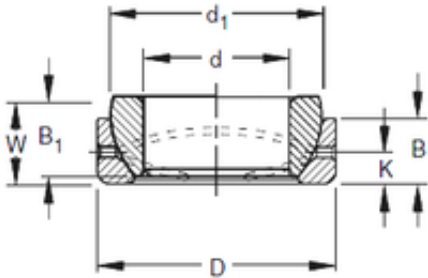

Toyana BEARING-SINGAPORE (PTE)LTD.

Timken 17SBT28 Spherical Plain Bearings

Bearing No. 17SBT28

Size	44.45x71.438x20.07 mm
Bore Diameter	44,45 mm
Outer Diameter	71,438 mm
Width	20,07 mm
d	44,45 mm
D	71,438 mm
B1	24,89 mm
C	20,07 mm
d1	27,18 mm

17SBT28 Bearing 2D drawings and 3D CAD models