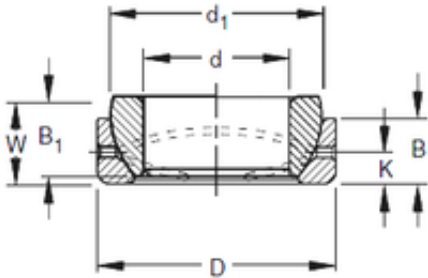

Toyana BEARING-SINGAPORE (PTE)LTD.

Timken 27SBT44 Spherical Plain Bearings

Bearing No. 27SBT44

| | |
|----------------|------------------------|
| Size | 69.85x111.125x32.38 mm |
| Bore Diameter | 69,85 mm |
| Outer Diameter | 111,125 mm |
| Width | 32,38 mm |
| d | 69,85 mm |
| D | 111,125 mm |
| B1 | 39,62 mm |
| C | 32,38 mm |
| d1 | 43,18 mm |

27SBT44 Bearing 2D drawings and 3D CAD models