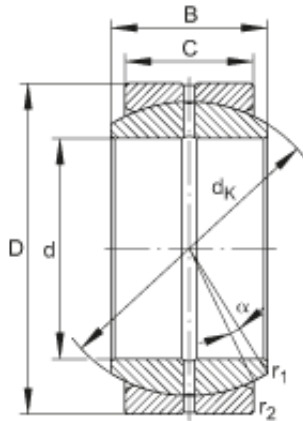

Toyana BEARING-SINGAPORE (PTE)LTD.

INA GE16-DO Spherical Plain Bearings

Bearing No. GE16-DO

Size	16x30x14 mm
Bore Diameter	16 mm
Outer Diameter	30 mm
Width	14 mm
C	10 mm
$D_{a \min}$	24 mm
$d_{a \max}$	20,7 mm
d_k	25 mm
$r_{1s \min}$	0,3 mm
$r_{2s \min}$	0,3 mm
alf (°)	10
Weight (kg)	0,043
C_r (N)	21300
C_{0r} (N)	106000
Category	Plain Bearings
Inventory	0.0
Manufacturer Name	SCHAEFFLER GROUP
Minimum Buy Quantity	N/A
Weight / Kilogram	0.053
Product Group	B04264

GE16-DO Bearing 2D drawings and 3D CAD models